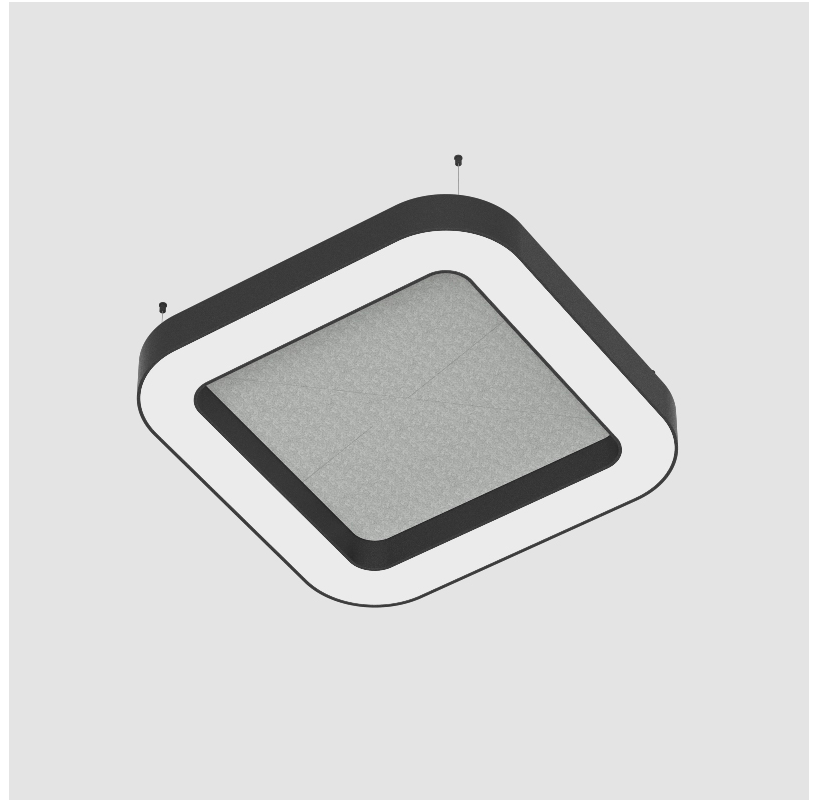

1. To build a product code in our configurator select the specify button on the base model # product page
2. To build a manual product code on this datasheet choose from the options listed below in blue font and add the suffix to the base model #

GENERAL

Series: Quantum Acoustic
Brand: Prolicht
Division: Architectural
Mounting Type: Suspension
Mounting Location: Ceiling
Subcategory: Acoustic

PHYSICAL

Shape: Round
Length (mm): 1100
Length (in): 43 ⁵/₁₆
Width (mm): 1100
Width (in): 43 ⁵/₁₆
Height (mm): 120
Height (in): 4 ³/₄
Light Distribution: Direct
Diffuser: PMMA - Opal / Micro-Prism
Fixture Finish: SSR / BKV / CWI / CRY / HAB / UFT / ITA / RUA / FTG / MYG / LOD / PUS / FRO / FUP / KIA / POP / BLS / SPG / MEY / GOH / GUM / CHC / COM / ABZ / JAG / OBR / MOS / ROR
Accent Finish: ANC / ASH / BNA / BTC / BZE / CEL / EGG / EVG / FOG / FOS / FST / FUA / IRI / IRO / KHA / LIC / LIM / MER / MSN / MUS / ONX / PEA / PLU / POL / PPY / RAY / ROY / RST / STE / SWD / TAN / TAU
Fixture Material: Aluminum
Cable Details: 2 000mm / 78 3/4" or 6 000mm / 236 1/4" Transparent Cable

ELECTRICAL

Lamp Type: LED (Zhaga Standard)
Input Wattage (W): 58.7

LED

Color Temperature (°K): 2700 / 3000 / 3500 / 4000
Max. Delivered Lumen (lm): 4979 / 5153 / 6051 / 5239
Nominal Lumen (lm): 7660 / 7928 / 9309 / 8060
CRI: >90 CRI
Lamp Life (hrs): 50000

OPTICAL

RATINGS AND CERTIFICATIONS

Certified By: CSA Certified to UL and CSA Standards
IP rating: IP20